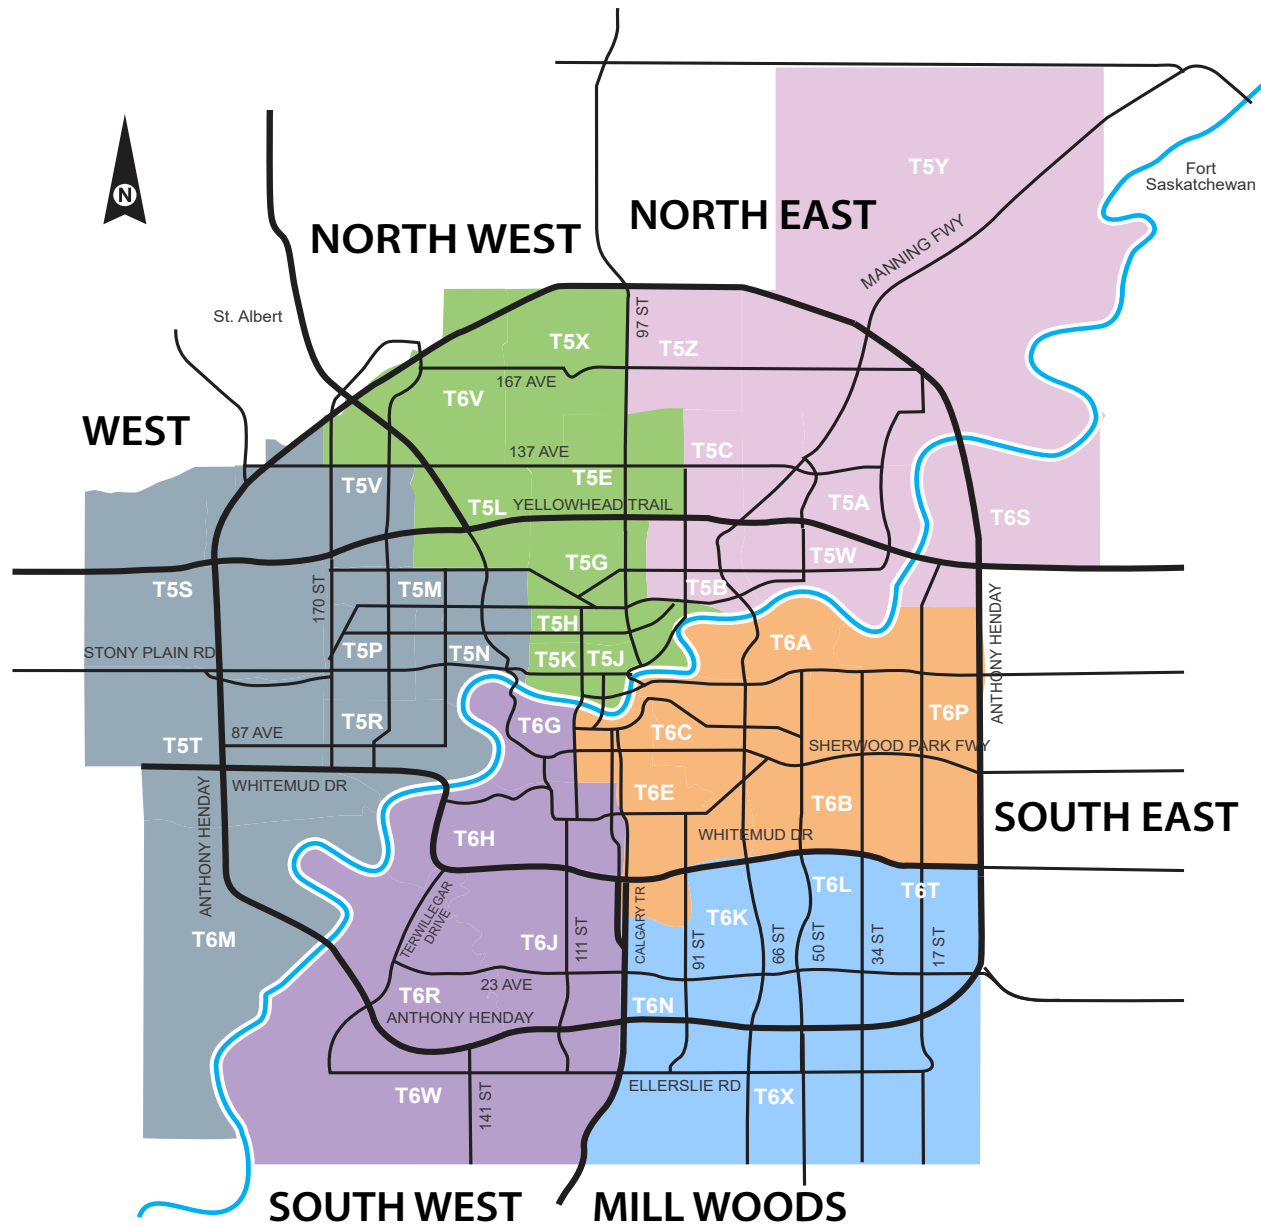

# SENIORS HOME SUPPORTS PROGRAM

West	North West	North East	South East	Mill Woods	South West
Westend Seniors Activity Centre (780) 483-1209	North West Edmonton Seniors Society (780) 482-1958	North Edmonton Seniors Assoc. (780) 944-7470	South East Edmonton Seniors Assoc. (780) 468-1985	Mill Woods Seniors Association (780) 496-2997	SouthWest Edmonton Seniors Assoc. (780) 860-2931
T5M T5S T5N T5T T5P T6M T5R T5V	T5E T5K T5G T5L T5H T5X T5J T6V	T5A T5Z T5B T6S T5C T5Y T5W	T6A T6B T6C T6E T6P	T6K T6L T6N T6T T6X	T6G T6H T6J T6R T6W